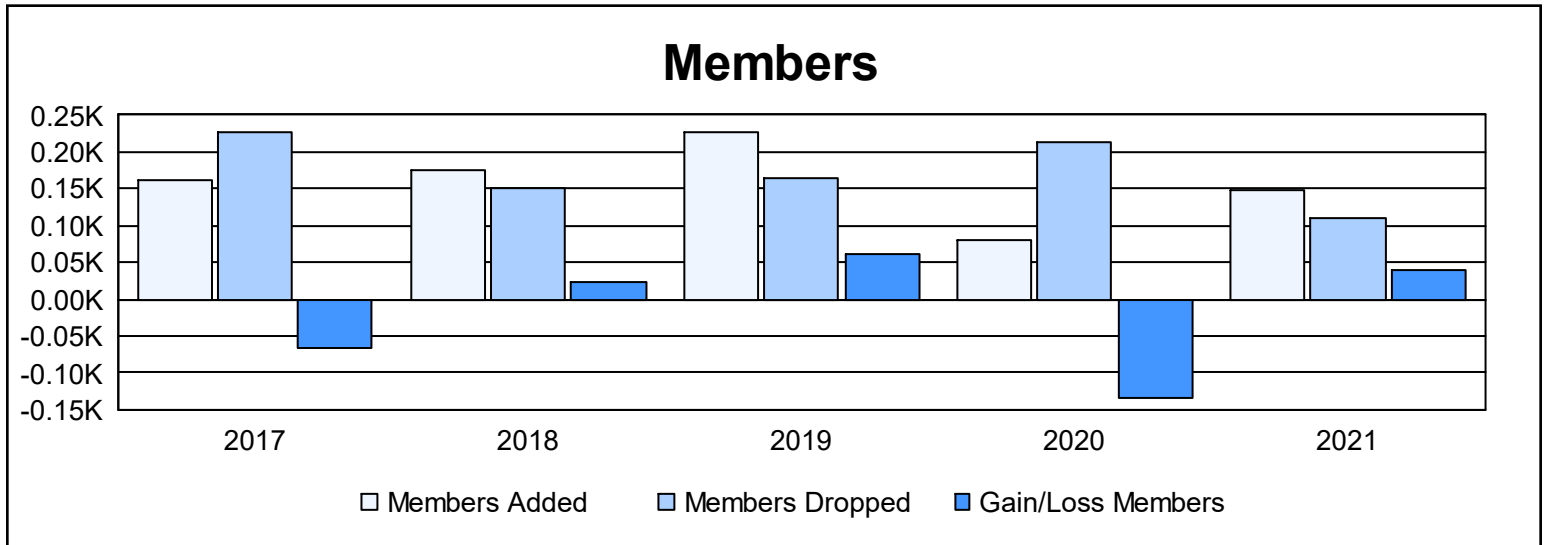

Year	New Clubs	Dropped Clubs	Gain/ Loss Clubs	New Members	Charter Members	Reinstate Members	Transfer Members	Total Member Added	Total Members Dropped	Gain/ Loss Members
2016-2017	1	4	-3	104	39	7	11	161	226	-65
2017-2018	1	2	-1	133	24	13	4	174	150	24
2018-2019	3	1	2	84	121	8	13	226	165	61
2019-2020	0	2	-2	71	2	3	3	79	213	-134
2020-2021	3	1	2	69	76	3	1	149	110	39
<b>Average</b>	<b>2</b>	<b>2</b>	<b>0</b>	<b>92</b>	<b>52</b>	<b>7</b>	<b>6</b>	<b>158</b>	<b>173</b>	<b>-15</b>

### Membership Composition June 2021 Cumulative