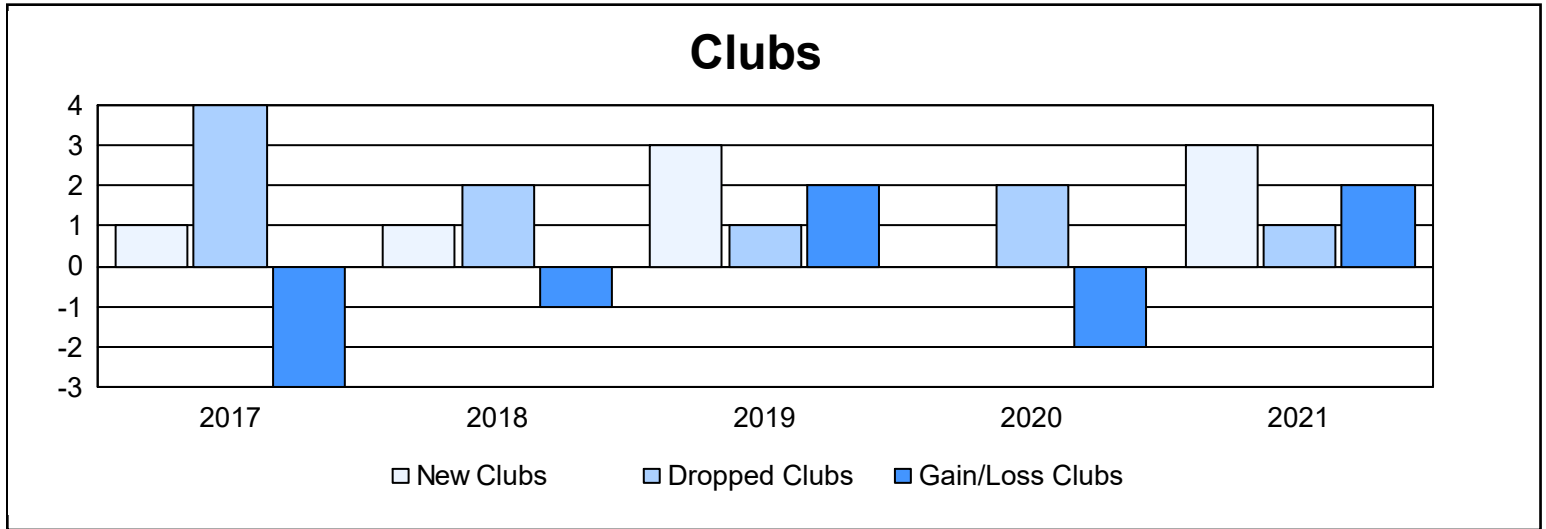

Year	New Clubs	Dropped Clubs	Gain/ Loss Clubs	New Members	Charter Members	Reinstate Members	Transfer Members	Total Member Added	Total Members Dropped	Gain/ Loss Members
2016-2017	1	4	-3	104	39	7	11	161	226	-65
2017-2018	1	2	-1	133	24	13	4	174	150	24
2018-2019	3	1	2	84	121	8	13	226	165	61
2019-2020	0	2	-2	71	2	3	3	79	213	-134
2020-2021	3	1	2	69	76	3	1	149	110	39
<b>Average</b>	<b>2</b>	<b>2</b>	<b>0</b>	<b>92</b>	<b>52</b>	<b>7</b>	<b>6</b>	<b>158</b>	<b>173</b>	<b>-15</b>

### Membership Composition June 2021 Cumulative